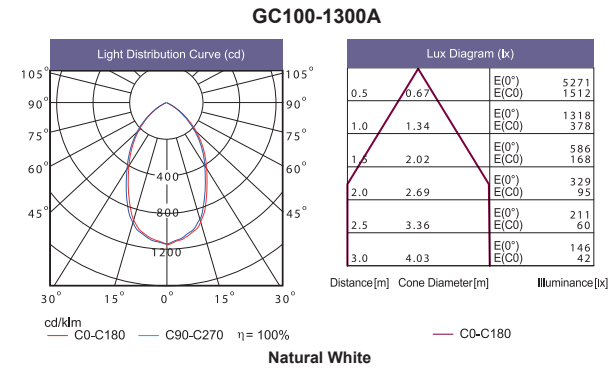

Applications

Ideal for office lighting, retail lighting, lobbies, corridors lighting and hospitality lighting

Dimensions

Photometric Diagram

Specifications

Product Name	Part No.	Color	Color Temp (CCT)	Color Rendering Index (CRI)	Input Voltage	Rated Current	Rated Frequency	Rated Luminous Flux	Rated Power
GC100-1300A Deep Recessed Down Light	2086274511	Warm White	2700K	80Ra	220-240V AC	75 mA	50/60 Hz	1100 lm	16 W
	2086304511	Bright White	3000K					1100 lm	
	2086404511	Natural White	4000K					1300 lm	
	2086654511	Daylight	6500K					1300 lm	
Rated Efficacy	Beam Angle	Life Span	Operating Temperature	Storage Temperature	Application	Dimmable	RoHS	IP Rating	
69 lm/W	60°	35,000hrs	-20°C ~ +45°C	-20°C ~ +55°C	Indoor	Yes, 1-10V	Yes	IP20	
69 lm/W									
80 lm/W									
80 lm/W									