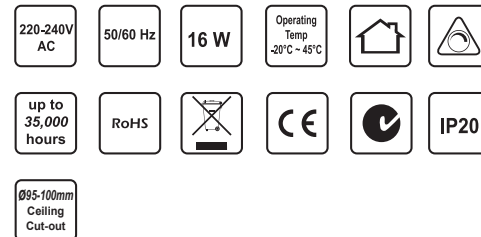

Applications

Ideal for office lighting, retail lighting, lobbies, corridors lighting and hospitality lighting

Dimensions

Photometric Diagram

Specifications

Product Name	Part No.	Color	Color Temp (CCT)	Color Rendering Index (CRI)	Input Voltage	Rated Current	Rated Frequency	Rated Luminous Flux	Rated Power
GC100-1300A Deep Recessed Down Light	2086274511	Warm White	2700K	80Ra	220-240V AC	75 mA	50/60 Hz	1100 lm	16 W
	2086304511	Bright White	3000K					1100 lm	
	2086404511	Natural White	4000K					1300 lm	
	2086654511	Daylight	6500K					1300 lm	
Rated Efficacy	Beam Angle	Life Span	Operating Temperature	Storage Temperature	Application	Dimmable	RoHS	IP Rating	
69 lm/W	60°	35,000hrs	-20°C ~ +45°C	-20°C ~ +55°C	Indoor	Yes, 1-10V	Yes	IP20	
69 lm/W									
80 lm/W									
80 lm/W									