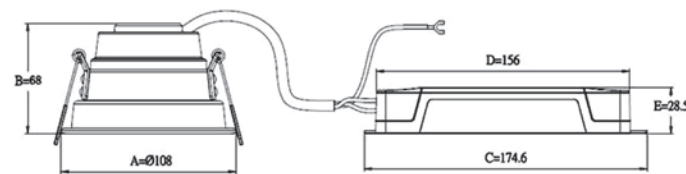

Applications

Ideal for office lighting, retail lighting, lobbies, corridors lighting and hospitality lighting

Dimensions

Photometric Diagram

Specifications

Product Name	Part No.	Color	Color Temp (CCT)	Color Rendering Index (CRI)	Input Voltage	Rated Current	Rated Frequency	Rated Luminous Flux	Rated Power
GC100-1300A Deep Recessed Down Light	2086274511	Warm White	2700K	80Ra	220-240V AC	75 mA	50/60 Hz	1100 lm	16 W
	2086304511	Bright White	3000K					1100 lm	
	2086404511	Natural White	4000K					1300 lm	
	2086654511	Daylight	6500K					1300 lm	
Rated Efficacy	Beam Angle	Life Span	Operating Temperature	Storage Temperature	Application	Dimmable	RoHS	IP Rating	
69 lm/W	60°	35,000hrs	-20°C ~ +45°C	-20°C ~ +55°C	Indoor	Yes, 1-10V	Yes	IP20	
69 lm/W									
80 lm/W									
80 lm/W									